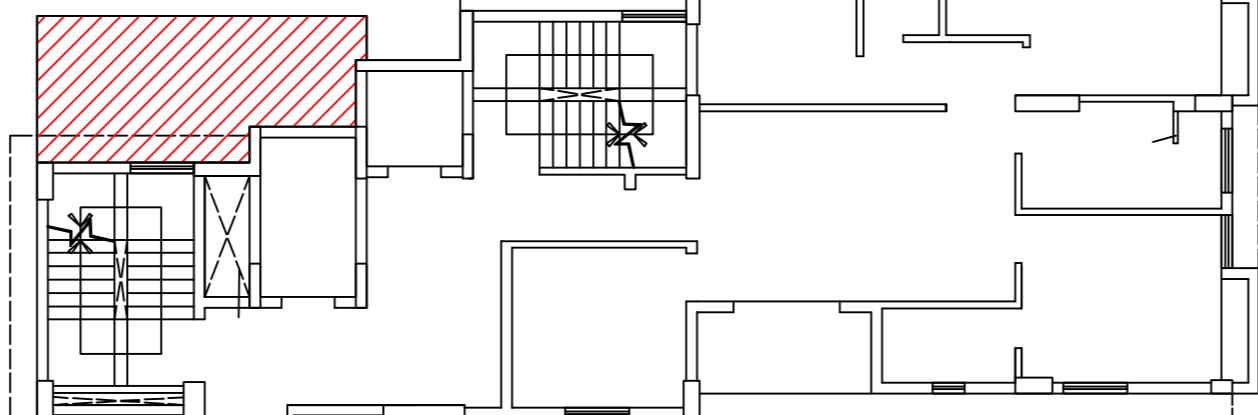

K.M.C ROAD

FIRE REFUGE PLATFORM AT 23.15M. LVL.

6000 WIDE DRIVEWAY

DA OR C M K

5000 WIDE DRIVEWAY

5000 WIDE DRIVEWAY

FIRE REFUGE PLATFORM AT 23.15M. LVL.

SPACE FOR D.G. GREEN D.G.

DA OR C M K

K.M.C ROAD