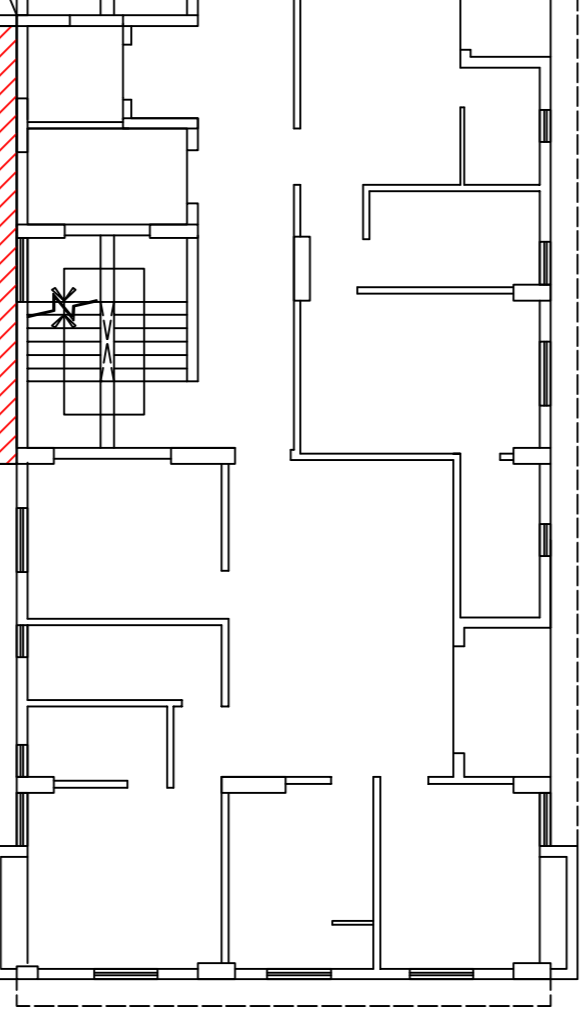

K.M.C ROAD

FIRE REFUGE PLATFORM AT 23.15M. LVL.

6000 WIDE DRIVEWAY

DA OR C M K

5000 WIDE DRIVEWAY

5000 WIDE DRIVEWAY

FIRE REFUGE PLATFORM AT 23.15M. LVL.

SPACE FOR D.G. GREEN D.G.