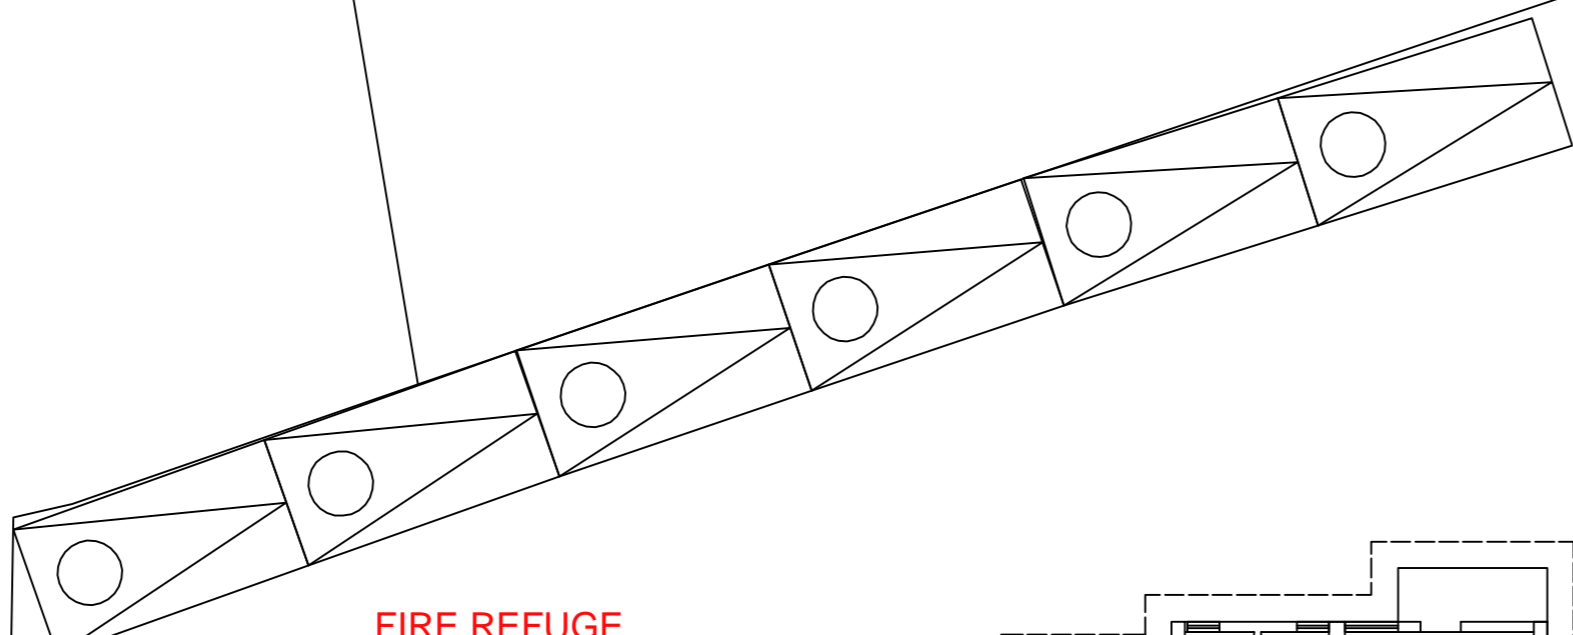

K.M.C ROAD

FIRE REFUGE PLATFORM AT 23.15M. LVL.

6000 WIDE DRIVEWAY

DA OR C M K

5000 WIDE DRIVEWAY

5000 WIDE DRIVEWAY

FIRE REFUGE PLATFORM AT 23.15M. LVL.

SPACE FOR D.G. GREEN D.G.