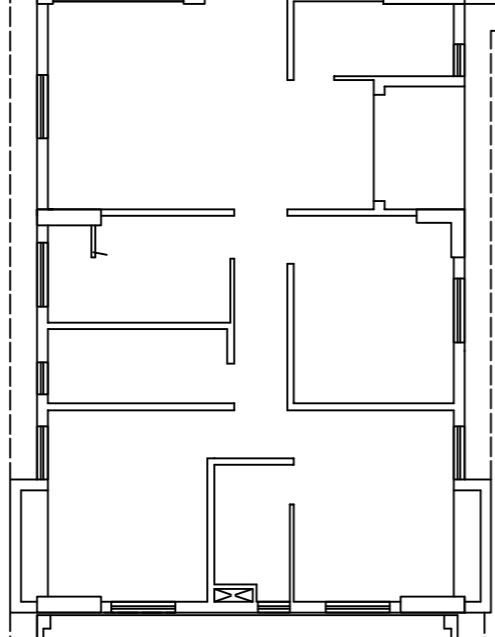

K.M.C ROAD

FIRE REFUGE PLATFORM AT 23.15M. LVL.

6000 WIDE DRIVEWAY

DA OR C M K

5000 WIDE DRIVEWAY

5000 WIDE DRIVEWAY

FIRE REFUGE PLATFORM AT 23.15M. LVL.

SPACE FOR D.G. GREEN D.G.