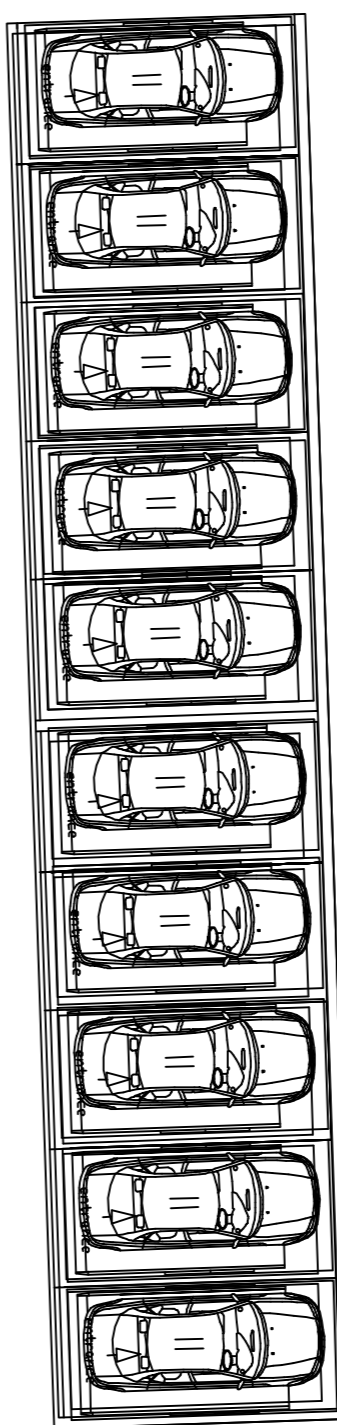

K.M.C ROAD

FIRE REFUGE PLATFORM AT 23.15M. LVL.

6000 WIDE DRIVEWAY

DA OR C M K

5000 WIDE DRIVEWAY

5000 WIDE DRIVEWAY

FIRE REFUGE PLATFORM AT 23.15M. LVL.

SPACE FOR D.G. GREEN D.G.

DA OR C M K

K.M.C ROAD